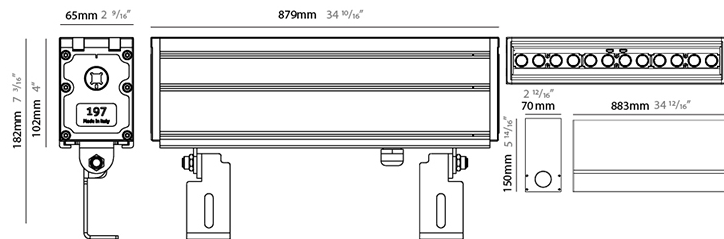

SLASH RECESSED

E12I0002-

base number   Color   Lens
Temperature   Options

1. To build a product code in our configurator select the specify button on the base model # product page
2. To build a manual product code on this datasheet choose from the options listed below in blue font and add the suffix to the base model #

GENERAL

Series: Slash
Brand: Unonovesette
Division: Exterior
Mounting Type: Recessed
Mounting Location: In-Ground
Subcategory: Wallwash

PHYSICAL

Shape: Rectangle
Length (mm): 879
Length (in): 34 5/8
Width (mm): 65
Width (in): 2 9/16
Height (mm): 102
Height (in): 4
Light Distribution: Adjustable / Direct
Weight (kg): 6
Weight (lbs): 13.2
Load Resistance (kg): 2500
Load Resistance (lbs): 5511
Diffuser: Extra clear tempered 6mm
Fixture Finish: BLK
Fixture Material: Extruded Aluminum
Cable Details: IP67 30cm Cable with Easy Lock system

ELECTRICAL

Lamp Type: LED
Input Wattage (W): 63
Total Output Wattage (W): 55.3
Dimming: 0-10V Dimming
Driver Included: Yes
Driver Location: Integrated
Driver Type: Constant Current - Universal
Driver Class: Class 2
Input Voltage (V): 120 - 277
Constant Current (MA): 500

LED

Color Temperature (°K): 2700 / 3000 / 4000
Nominal Lumen (lm): 5883
CRI: >82 CRI
Lamp Life (hrs): 100000

OPTICAL

Optic°: 10 / 28 / 40 / 12x32
Adjustability: Tilt ±20°

RATINGS AND CERTIFICATIONS

Certified By: Certified for North American Standards
IP Rating: IP67
IK Rating: IK09